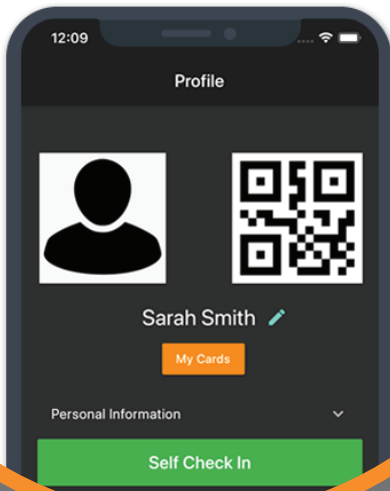

1Breadcrumb

# Daily Sign In Process

Due to COVID-19, all inducted workers & visitors are required to follow the below sign in process daily. Please read the COVID-19 questions carefully before answering each day.

Sign in is available at the designated site office if your mobile device does not support the below.

## STEP 2

Select pencil icon and enter your details. Your details will be saved for future check-ins.